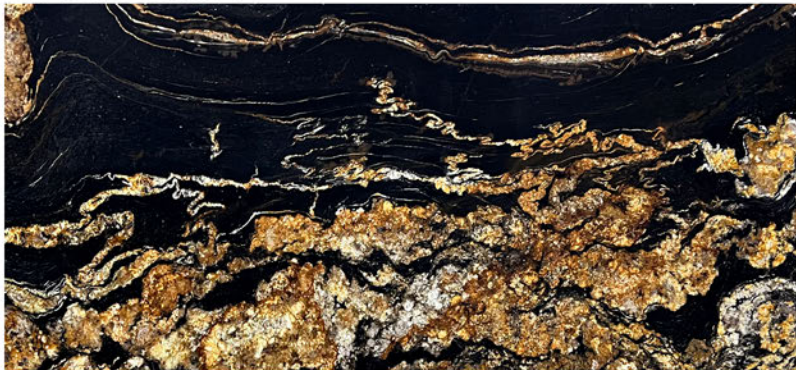

CALACATTA VIOLA GOLD

CALACATTA VIOLA

ALEXANDER BLACK

COPACABANA

BELVEDERE

GOLDEN METEOR

NERO PORTORO

TROPICAL STORM

NERO MARQUINA

SAHARA NOIR

PORT LAURENT

PORTORO GOLD

SILVER DRAGON

PORTORO ARGENTO

BLACK FUSION

SPIDER BLACK QUARTZITE